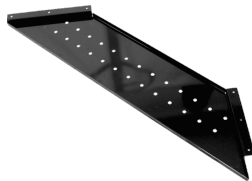

Mountingplate

The mountingplate is attached to the frame and creates extra space in the shell to house accessories like DI-boxes, powerstrips, cables etcetera.

€75,-