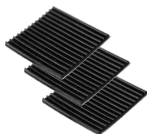

Anti-slippads, set of 3

Stick these pads under the legs of your Dutchgrand to prevent sliding on slippery floors.

They also provide some extra protection for the legs.

€4,-

All amounts are exclusive of tax and duties (if applicable) and shipping/handling - costs.
All prices are subject to change without prior notice. ©2012/2019 DUTCHGRAND LTD.